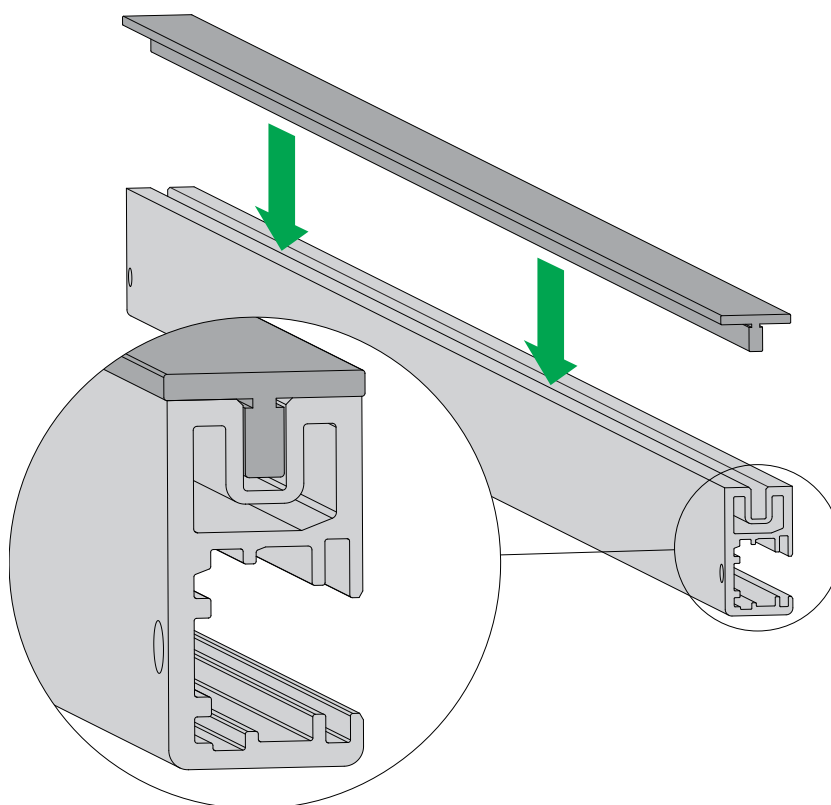

## Kleiderstange LED / Clothes rail LED

4

1x

1x

5A

by KESSEBÖHMER