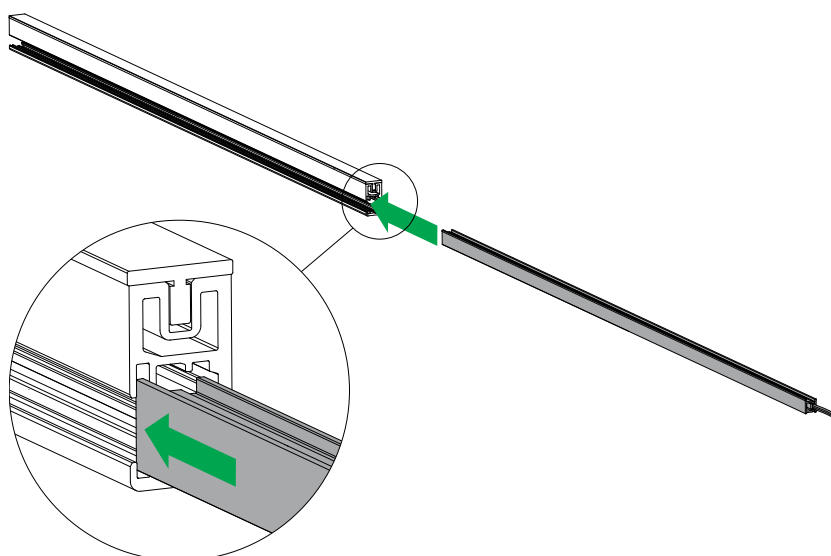

## Kleiderstange LED / Clothes rail LED

4

1x

1x

5A

by KESSEBÖHMER