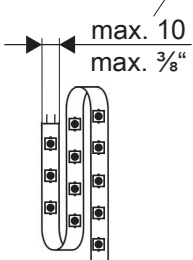

3B

max. 10
max. 3/8"