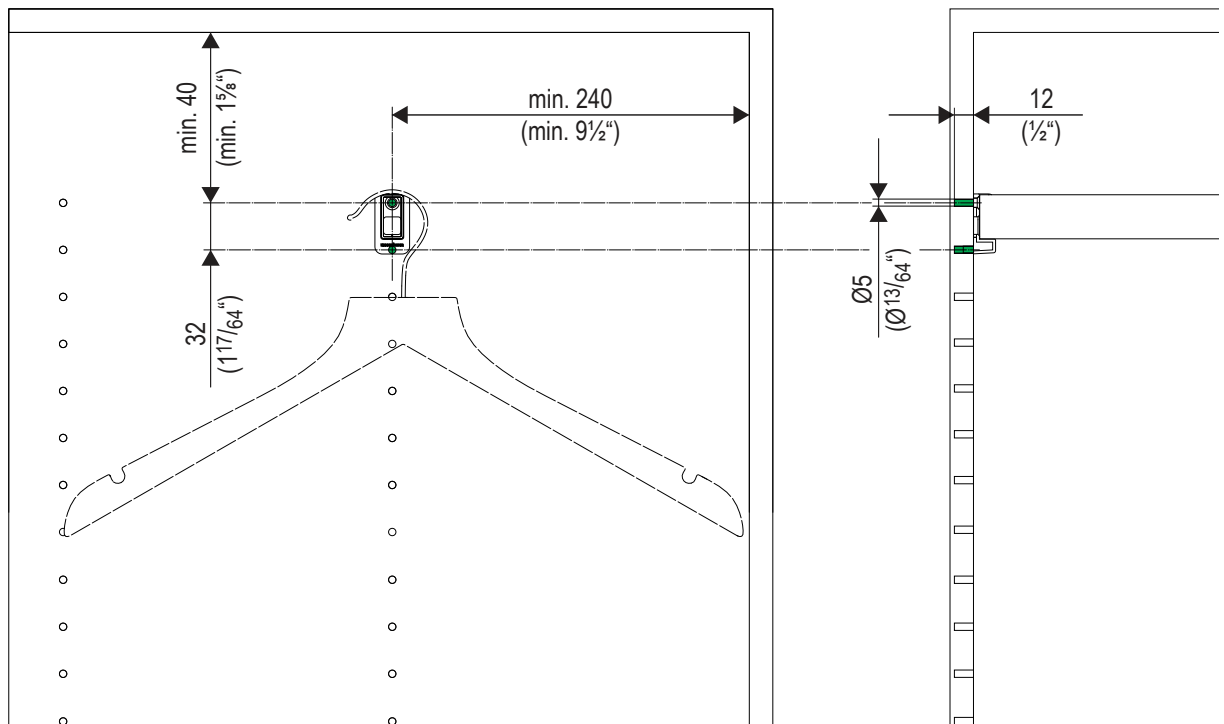

CONERO

Kleiderstange LED / Clothes rail LED

1

2