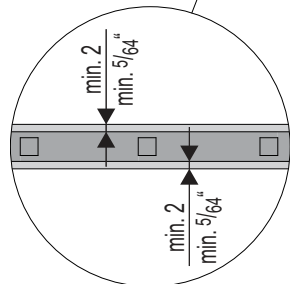

## Kleiderstange LED / Clothes rail LED

**3B**

max. 10  
max. 3/8"