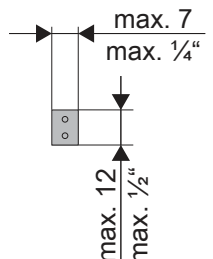

## Kleiderstange LED / Clothes rail LED

**3B**

max. 10  
max. 3/8"