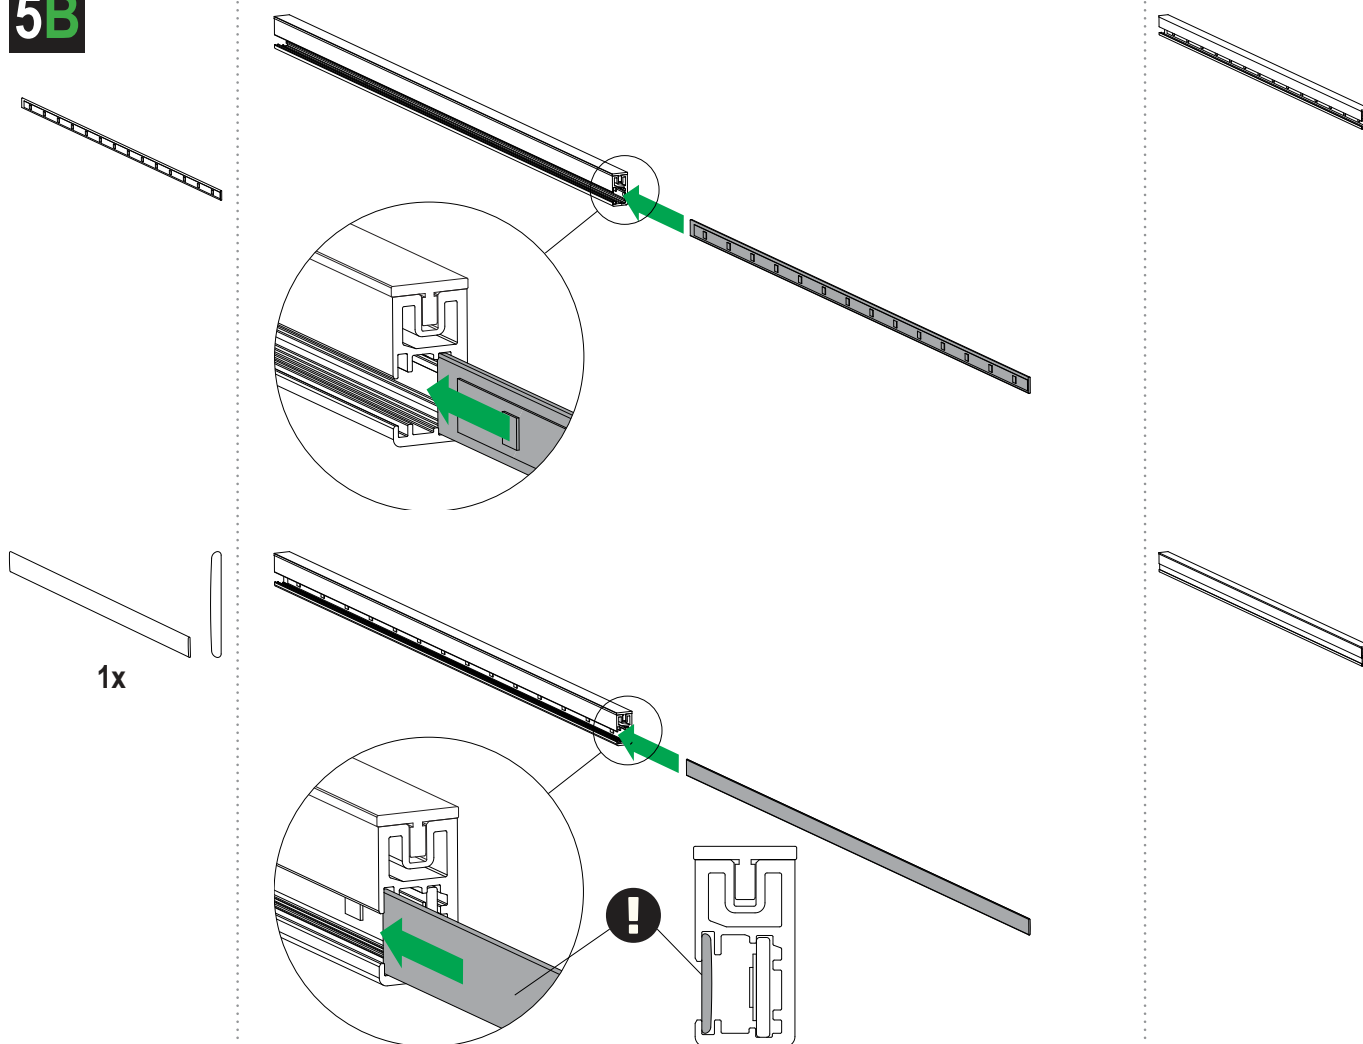

CONERO

Kleiderstange LED / Clothes rail LED

5B