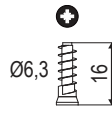

## Kleiderstange LED / Clothes rail LED

2x

1x

2x

1x

1x

1x

A