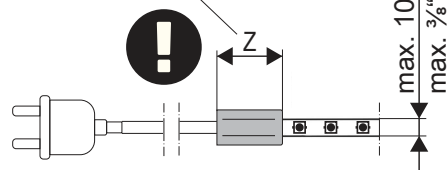

3B

max. 10
max. 3/8"