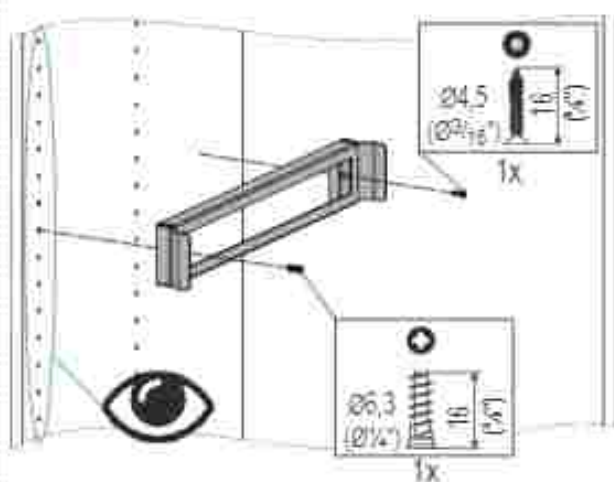

CONERO

Belt- and tie wearer

2 A-D

1x

2x

1x