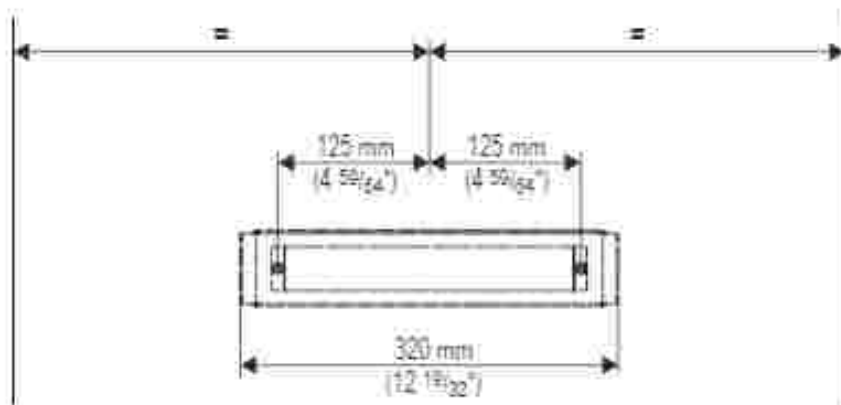

CONERO

Belt- and tie wearer

2.1 A-D

1x

2x

1x