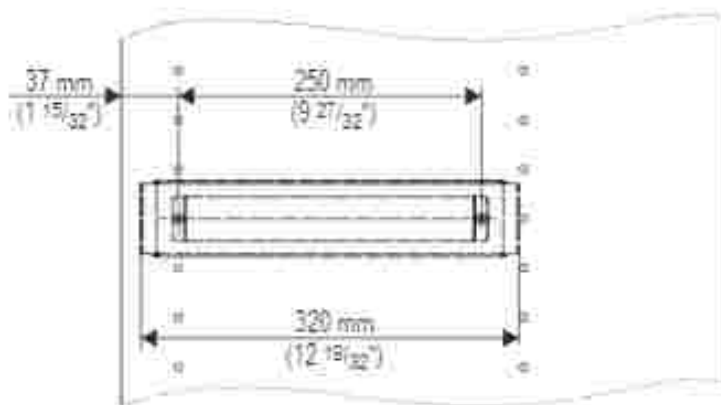

CONERO

Belt- and tie wearer

2 A-D

1x

2x

1x