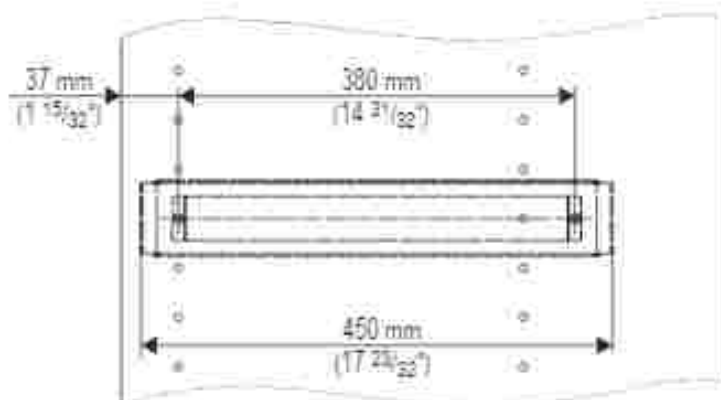

CONERO

Belt- and tie wearer

2 A-D

1x

2x

1x