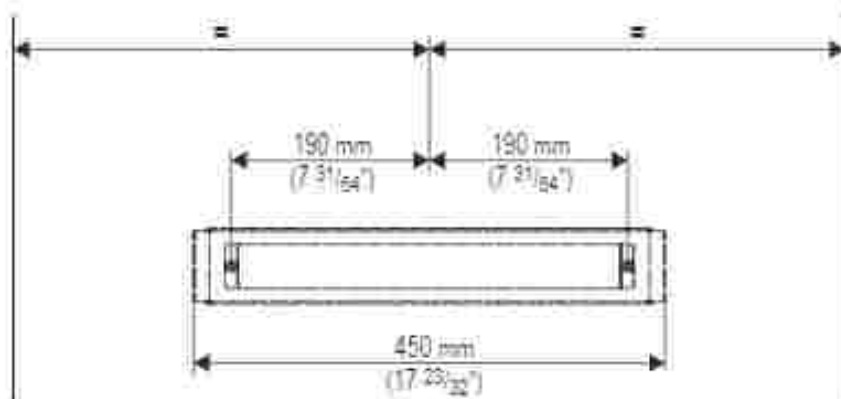

CONERO

Belt- and tie wearer

2.1 A-D

1x

2x

1x