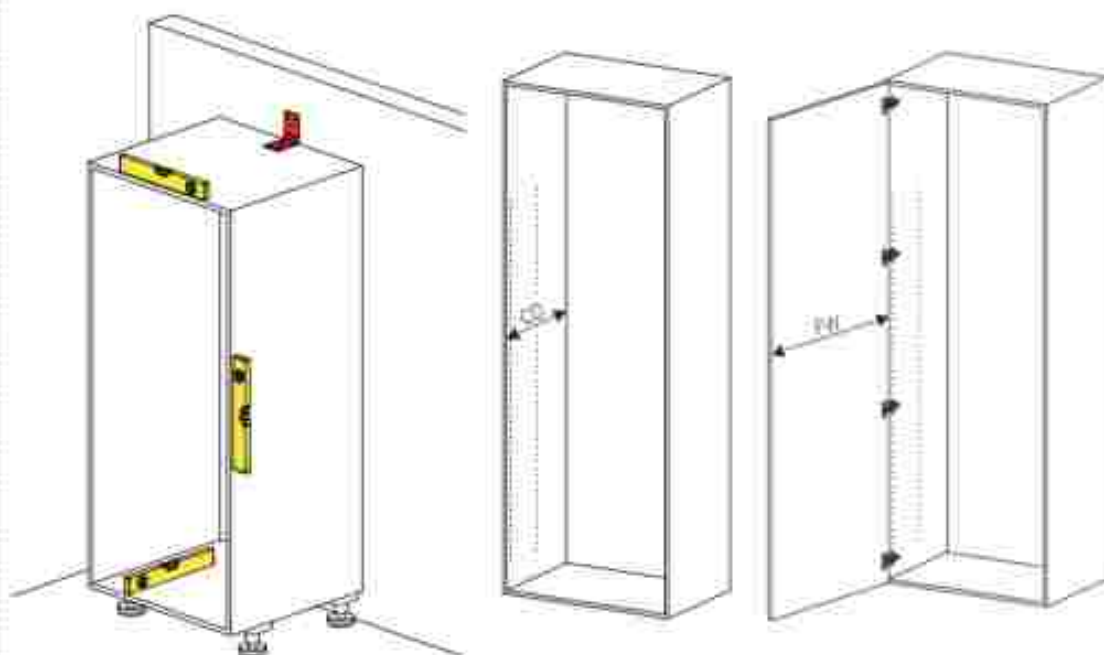

CONERO

Belt- and tie wearer

1

	CD	FW
<p>12 mm ($\frac{1}{2}$") 320 mm (12 19/32") 67 mm (2 1/4")</p>	≥ 345 mm (13 1/4")	≥ 360 mm (14 1/4")
<p>12 mm ($\frac{1}{2}$") 450 mm (17 3/8") 67 mm (2 1/4")</p>	≥ 475 mm (18 3/4")	≥ 490 mm (19 1/4")