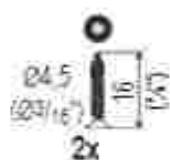

CONERO

Belt- and tie wearer

1

	CD	FW
<p>12 mm ($\frac{1}{2}$") 320 mm (12 19/32") 67 mm (2 1/4")</p>	≥ 345 mm (13 1/4")	≥ 360 mm (14 1/4")
<p>12 mm ($\frac{1}{2}$") 450 mm (17 3/8") 67 mm (2 1/4")</p>	≥ 475 mm (18 3/4")	≥ 490 mm (19 1/4")

CONERO

Belt- and tie wearer

2 A-D

1x

2x

1x

CONERO

Belt- and tie wearer

2.1 A-D

1x

2x

1x

CONERO

Belt- and tie wearer

3 A-D

4x - 15x