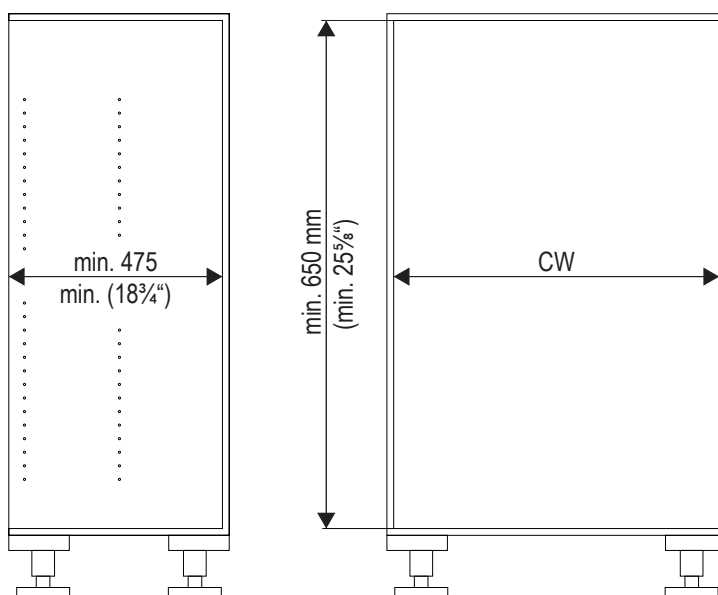

Σ

CONERO

Organizer 72 H 475

1

$$CW_{\min.} = L_{\text{Pipe}} + 79 \text{ mm } (3\frac{1}{8}\text{''})$$

$$CW_{\max.} = L_{\text{Pipe}} + 139 \text{ mm } (5\frac{1}{2}\text{''})$$

CONERO

Organizer 72 H 475