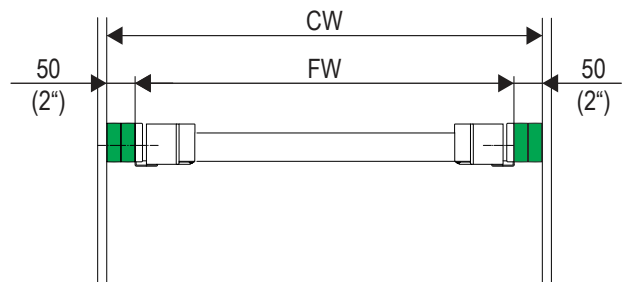

CONERO

Organizer 72 H 475

i

optional

1 - 4x