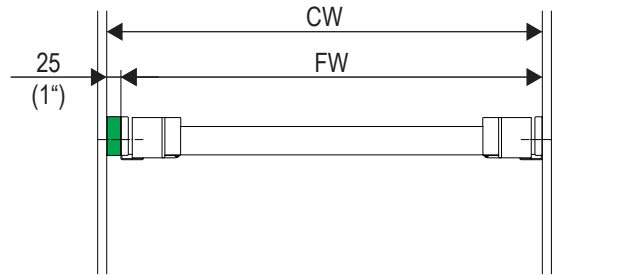

CONERO

Organizer 72 H 475

i

optional

1 - 4x