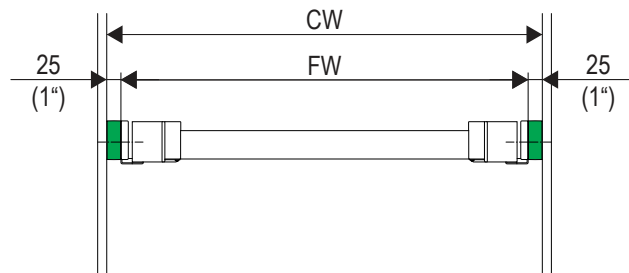

CONERO

Organizer 72 H 475

i

optional

1 - 4x