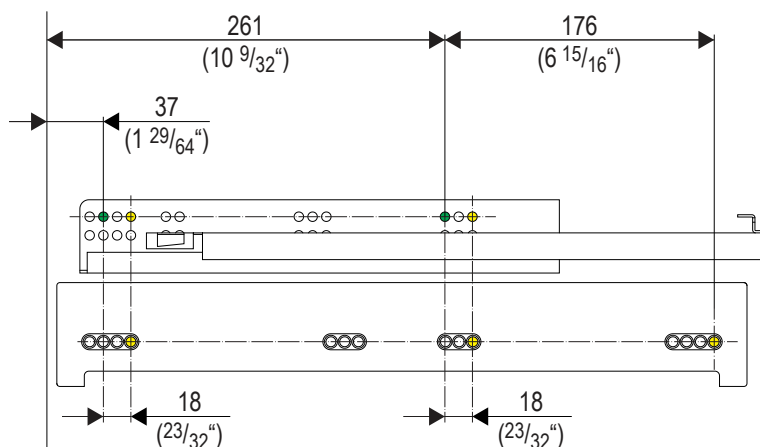

CONERO

Organizer 72 H 475

2