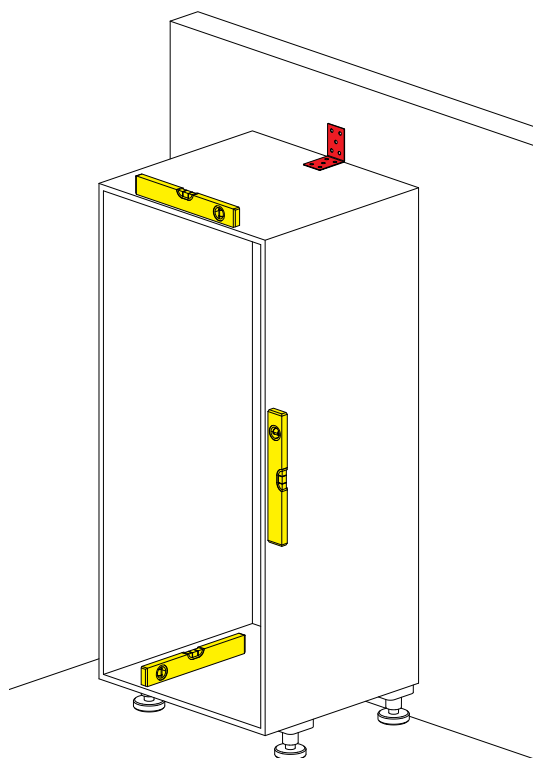

Σ

CONERO

Organizer 72 H 475

1

$$CW_{\min.} = L_{\text{Pipe}} + 79 \text{ mm } (3\frac{1}{8}\text{''})$$

$$CW_{\max.} = L_{\text{Pipe}} + 139 \text{ mm } (5\frac{1}{2}\text{''})$$

CONERO

Organizer 72 H 475