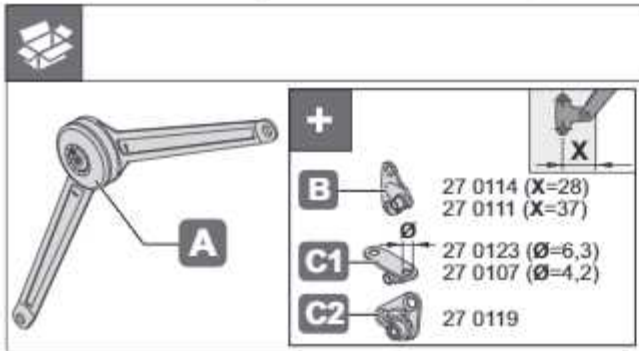

## Montageanleitung Mounting Instructions Notice de montage

Art.-Nr.: 27 0060

|            |                      |                        |                        |          |    |
|------------|----------------------|------------------------|------------------------|----------|----|
| <p>75°</p> | 200                  | ≤ 14,0 kg<br>≤ 15,0 kg | ≤ 15,0 kg<br>≤ 15,0 kg | 1x<br>2x | 2x |
|            | 250                  | ≤ 11,5 kg<br>≤ 15,0 kg | ≤ 15,0 kg<br>≤ 15,0 kg | 1x<br>2x | 2x |
|            | 300                  | ≤ 9,0 kg<br>≤ 15,0 kg  | ≤ 12,0 kg<br>≤ 15,0 kg | 1x<br>2x | 2x |
|            | 350                  | ≤ 8,0 kg<br>≤ 15,0 kg  | ≤ 11,0 kg<br>≤ 15,0 kg | 1x<br>2x | 2x |
|            | 400                  | ≤ 7,0 kg<br>≤ 14,0 kg  | ≤ 9,0 kg<br>≤ 15,0 kg  | 1x<br>2x | 2x |
|            | 450                  | ≤ 6,0 kg<br>≤ 12,5 kg  | ≤ 8,0 kg<br>≤ 15,0 kg  | 1x<br>2x | 2x |
|            | 500                  | ≤ 5,5 kg<br>≤ 11,0 kg  | ≤ 7,0 kg<br>≤ 15,0 kg  | 1x<br>2x | 2x |
|            | 550                  | ≤ 5,0 kg<br>≤ 10,0 kg  | ≤ 6,5 kg<br>≤ 13,0 kg  | 1x<br>2x | 2x |
|            | 600                  | ≤ 5,0 kg<br>≤ 9,5 kg   | ≤ 6,0 kg<br>≤ 12,0 kg  | 1x<br>2x | 2x |
|            | 650                  | ≤ 4,0 kg<br>≤ 8,5 kg   | ≤ 5,5 kg<br>≤ 11,0 kg  | 1x<br>2x | 2x |
| 700        | ≤ 4,0 kg<br>≤ 8,0 kg | ≤ 5,0 kg<br>≤ 10,5 kg  | 1x<br>2x               | 2x       |    |