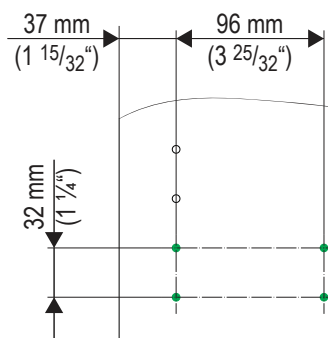

CONERO

Belt- and tie pullout

2 A-D