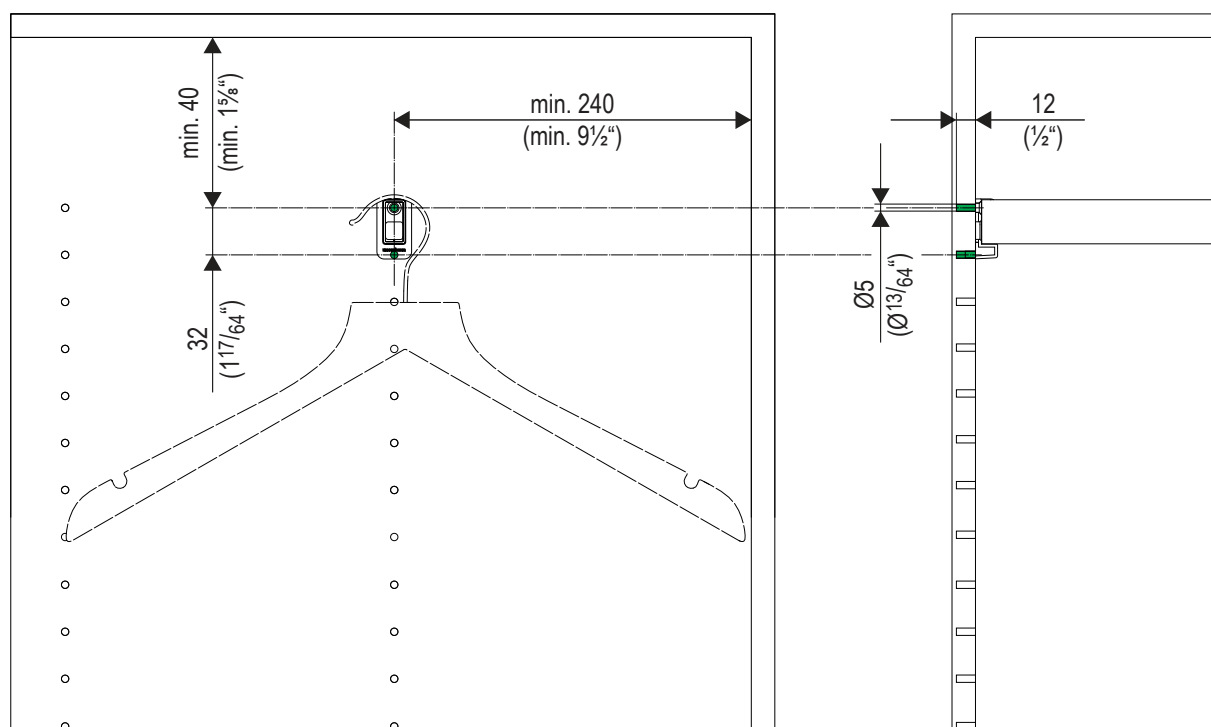

CONERO

Kleiderstange / Clothes rail

1

2